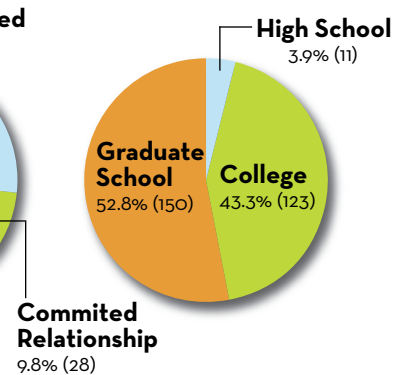

Education

Common zipcodes of survey respondents

22302	90006	90025	90039	90064	90209	90250	90403	91040	91307	91401	91505	92810
33629	90012	90026	90042	90066	90210	90265	90404	91101	91320	91403	91601	93543
74134	90018	90027	90045	90067	90211	90272	90405	91106	91335	91405	91602	94104
90003	90019	90034	90046	90068	90212	90291	90503	91108	91355	91411	91604	
90004	90020	90035	90048	90069	90230	90292	91027	91214	91356	91423	91764	
90005	90024	90036	90049	90077	90232	90402	91030	91306	91367	91501	92507	

Preferences for our next Rector:

- No preference as to gender, age, marital status or sexual orientation.
- Most prefer that the next Rector previously held the position of Rector at a large parish, has strong administrative skills, and has deep knowledge of the Bible. - Most do not have a preference that he/she has had experience at a suburban parish.
- Most do not have a preference regarding how long our next Rector should be ordained (however, 9-14 years was a close second place). A large majority of survey participants want both genders to be represented in our clergy.

Top SIX categories desired in the new rector:

Preaching	80%
Teaching	54%
Spiritual Guidance	54%
Theology	52%
Administration	45%
Christian Education	38%

*The complete 2008 All Saints' Beverly Hills survey results are available at: www.allsaintsbh.org/parishsurvey.html