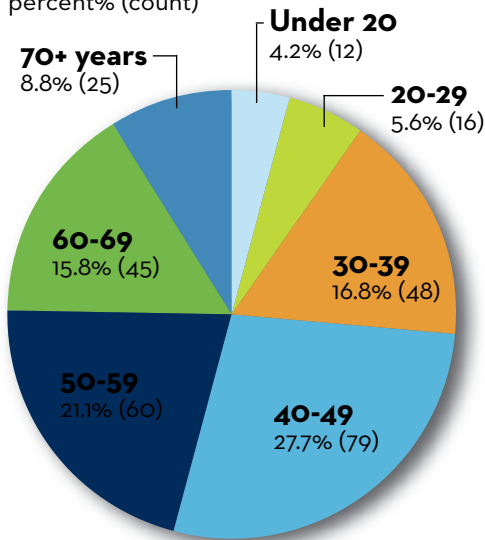

# 2008 ALL SAINTS' PARISH SURVEY SUMMARY\*

All Saints' conducted a parish survey as part of the rector search process. The survey included 44 questions that asked parishioners to rate the relative importance and effectiveness of various aspects of church life. The survey also provided parishioners with an opportunity to indicate what they would like in the new rector. The complete survey results are available at [www.allsaintsbh.org/parishsurvey.html](http://www.allsaintsbh.org/parishsurvey.html). 331 responses provided the following demographic information:

## Age

percent% (count)